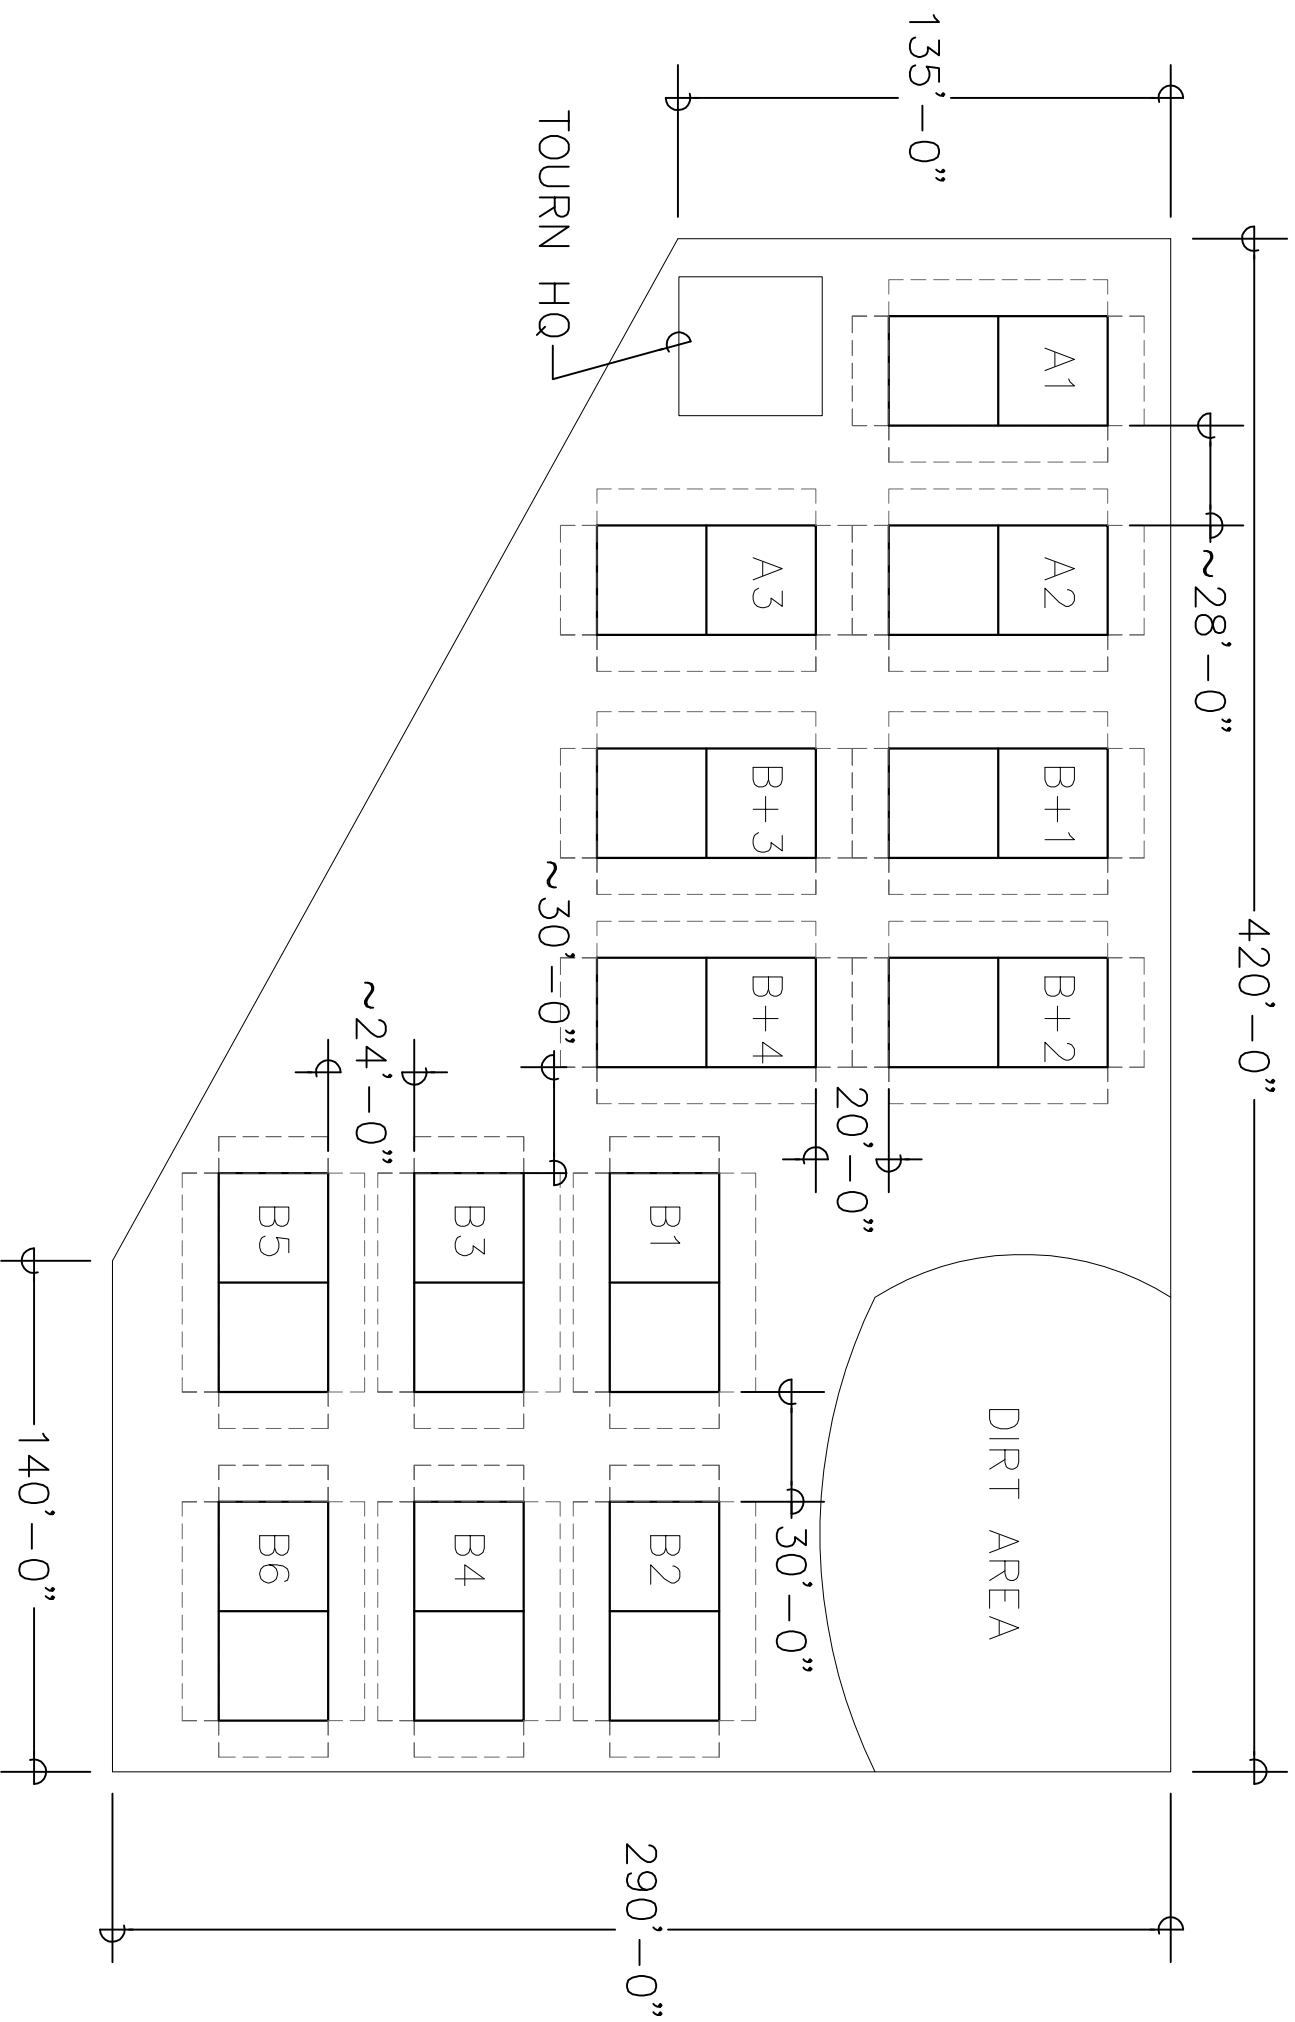

VETERANS

B League							
Rank	Team	%	W	L			
1	Shook Kelley	0.686	48	22			
2	Zipper Penguins	0.662	43	22			
3	Perkins Eastman	0.643	45	25			
4	Two Drink Minimum	0.643	45	25			
5	LS3P	0.614	43	27			
6	WHN Architects	0.600	45	30			
7	Odell	0.600	42	28			
8	Greenthinc	0.587	44	31			
9	Moseley Revit Monkeys	0.586	41	29			
10	ATC Associates	0.500	35	35			
11	Axiom Architecture	0.443	31	39			
12	Little	0.343	24	46			
13	Gantt Huberman Architects	0.300	21	49			
14	SUDS	0.257	18	52			
15	HDR Architecture	0.257	18	52			
15 teams - 3 pools, 5 teams each. 6 nets, 2 games each to 15.							
	Pool 1	W	L		net 1	net 2	bye
1	Shook Kelley				1-4	2-3	5
2	Zipper Penguins				1-5	2-4	3
3	Perkins Eastman				3-4	2-5	1
4	Two Drink Minimum				1-3	4-5	2
5	LS3P				1-2	3-5	4
	Pool 2				net 3	net 4	bye
1	WHN Architects				1-4	2-3	5
2	Odell				1-5	2-4	3
3	Greenthinc				3-4	2-5	1
4	Moseley Revit Monkeys				1-3	4-5	2
5	ATC Associates				1-2	3-5	4
	Pool 3				net 5	net 6	bye
1	Axiom Architecture				1-4	2-3	5
2	Little				1-5	2-4	3
3	Gantt Huberman Architects				3-4	2-5	1
4	SUDS				1-3	4-5	2
5	HDR Architecture				1-2	3-5	4